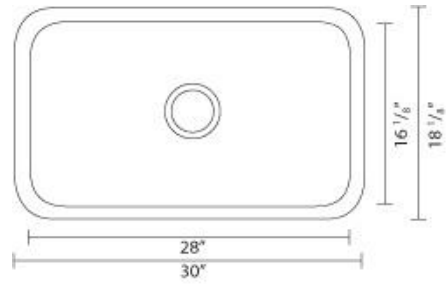

*Oval Porcelain Sinks*

*Rectangular Porcelain Sinks*

*Stainless Steel Kitchen Sink Double*

*Stainless Steel Kitchen Sink 1 1/2 (60/40)*

*Stainless Steel Kitchen Single Sink*

*Stainless Steel Kitchen Square Sink Double*

*Stainless Steel Kitchen Square Single Sink*