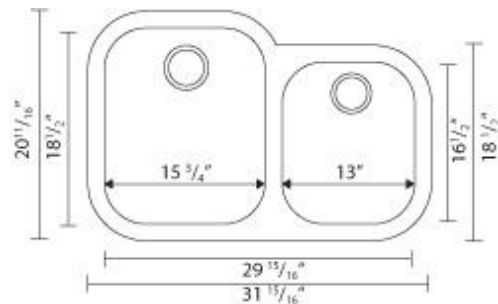

*Oval Porcelain Sinks*

*Rectangular Porcelain Sinks*

*Stainless Steel Kitchen Sink Double*

*Stainless Steel Kitchen Sink 1 1/2 (60/40)*

*Stainless Steel Kitchen Single Sink*

*Stainless Steel Kitchen Square Sink Double*