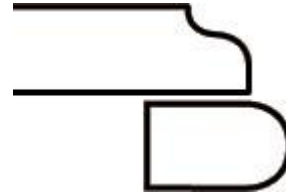

## PREMIUM DOUBLE EDGES

**Ogee**  
2x2cm

**Ogee Waterfall**  
2X2cm

**Dupont**  
2x2cm

**Cove**  
2X2cm

**Double Ogee**  
2X2cm

**Apron**  
2 X 2cm

**Top Bevel  
T & B**  
2 x2cm

**Straight 45  
degree**  
2X2cm

**CT MARBLE & GRANITE INC**

Fabricators, Contractors & Installers

## Premium Classic Edges

**Ogee Step Round  
2X2cm**

**Ogee Step  
bullnose  
2X2cm**

**Bevel Step Bevel  
2X2cm**

**Ogee Step  
Ogee  
2X2cm**

**Dupon Step bullnose  
2X2cm**

**Dupon Step  
half round  
2X2cm**