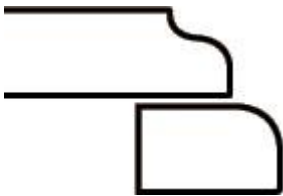

CT MARBLE & GRANITE INC

Fabricators, Contractors & Installers

Premium Classic Edges

**Ogee Step Round
2X2cm**