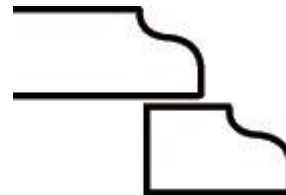

**Straight 45  
degree**  
2X2cm

**CT MARBLE & GRANITE INC**

Fabricators, Contractors & Installers

## Premium Classic Edges

**Ogee Step Round  
2X2cm**

**Ogee Step  
bullnose  
2X2cm**

**Bevel Step Bevel  
2X2cm**

**Ogee Step  
Ogee  
2X2cm**

**Dupon Step bullnose  
2X2cm**

**Dupon Step  
half round  
2X2cm**

**Round Step Round  
2X2cm**

**Design1  
2X2cm**